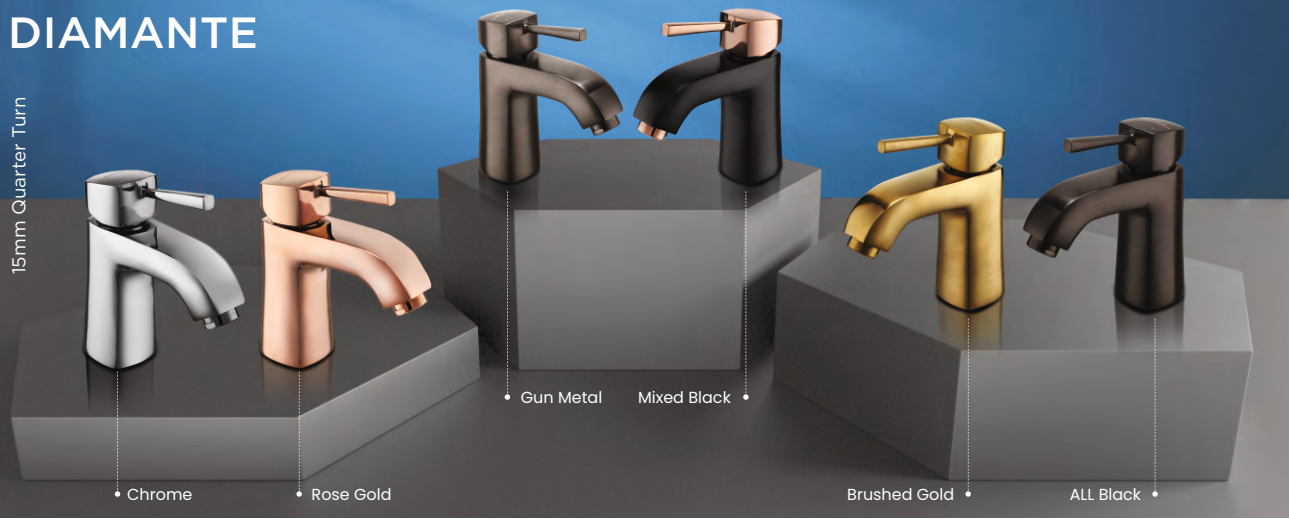

15mm Quarter Turn

• Gun Metal • Mixed Black

• Brushed Gold • ALL Black

₹ 8,240

₹ 14,290

₹ 6,590 + ₹ 1,970

₹ 5,490

₹ 10,110

₹ 4,720

₹ 5,160

₹ 4,940

Brushed Gold
272211370151
Long Nose Bib Cock

₹ 4,520

Brushed Gold
272211370251
Two way Bib Cock

₹ 4,940

Brushed Gold
272211370351
Bath Tub Spout

₹ 3,120

Brushed Gold
272211370101
Angle Valve

₹ 2,190

Brushed Gold
272211370301
Concealed
Upper Part

₹ 6,480

Brushed Gold
272141370031
Square Overhead
Shower 200mm

₹ 2,490

Brushed Gold
272220790091
Shower Arm
Square 450mm