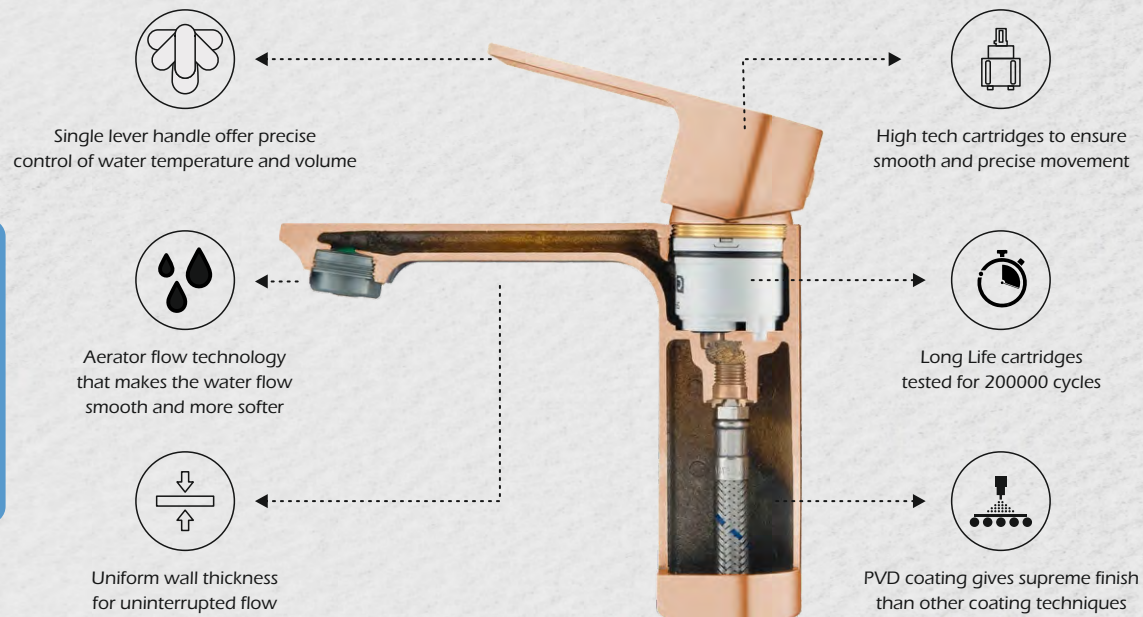

FAUCETS

Chrome 0.2 - 0.3 μ
Nickel 10 - 12 μ
Brass