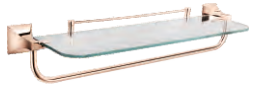

₹ 5,590

₹ 5,390

₹ 4,190

₹ 3,499

Gun Metal
272150051001
Single Lever Basin Mixer WM
Conc Div Body

₹ 1,640

₹ 2,410

Brushed Gold
272151340221
Tumbler Holder

₹ 3,070

₹ 7,910

₹ 3,995

₹ 4,495

₹ 3,195

₹ 3,550

Chrome
272110050101
Single Lever Basin Mixer WM
Conc Div Body

₹ 4,060

₹ 7,910

Brushed Gold
272151340191
Towel Rod

₹ 2,740

₹ 2,850

Brushed Gold
272151340251
Lotion Dispenser

₹ 1,640

₹ 2,300

Rose Gold
272151340141
Tumbler Holder

₹ 3,030

₹ 7,580

₹ 3,840

Rose Gold
272151340161
Toilet Paper holder
with flap

₹ 4,610

Rose Gold
272151340111
Towel Rod

₹ 2,630

Rose Gold
272151340131
Soap Dish

₹ 2,740