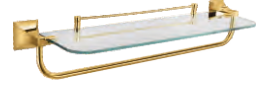

₹ 3,499

**Gun Metal**  
272150051001  
Single Lever Basin Mixer WM  
Conc Div Body

₹ 1,640

**Brushed Gold**  
272151340231  
Robe Hook

₹ 2,410

**Brushed Gold**  
272151340221  
Tumbler Holder

₹ 3,070

**Brushed Gold**  
272151340201  
Towel Ring