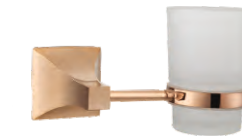

₹ 7,910

**Brushed Gold**  
272151340191  
Towel Rod

₹ 2,740

**Brushed Gold**  
272151340211  
Soap Dish

₹ 2,850

**Brushed Gold**  
272151340251  
Lotion Dispenser

₹ 1,640

**Rose Gold**  
272151340151  
Robe Hook