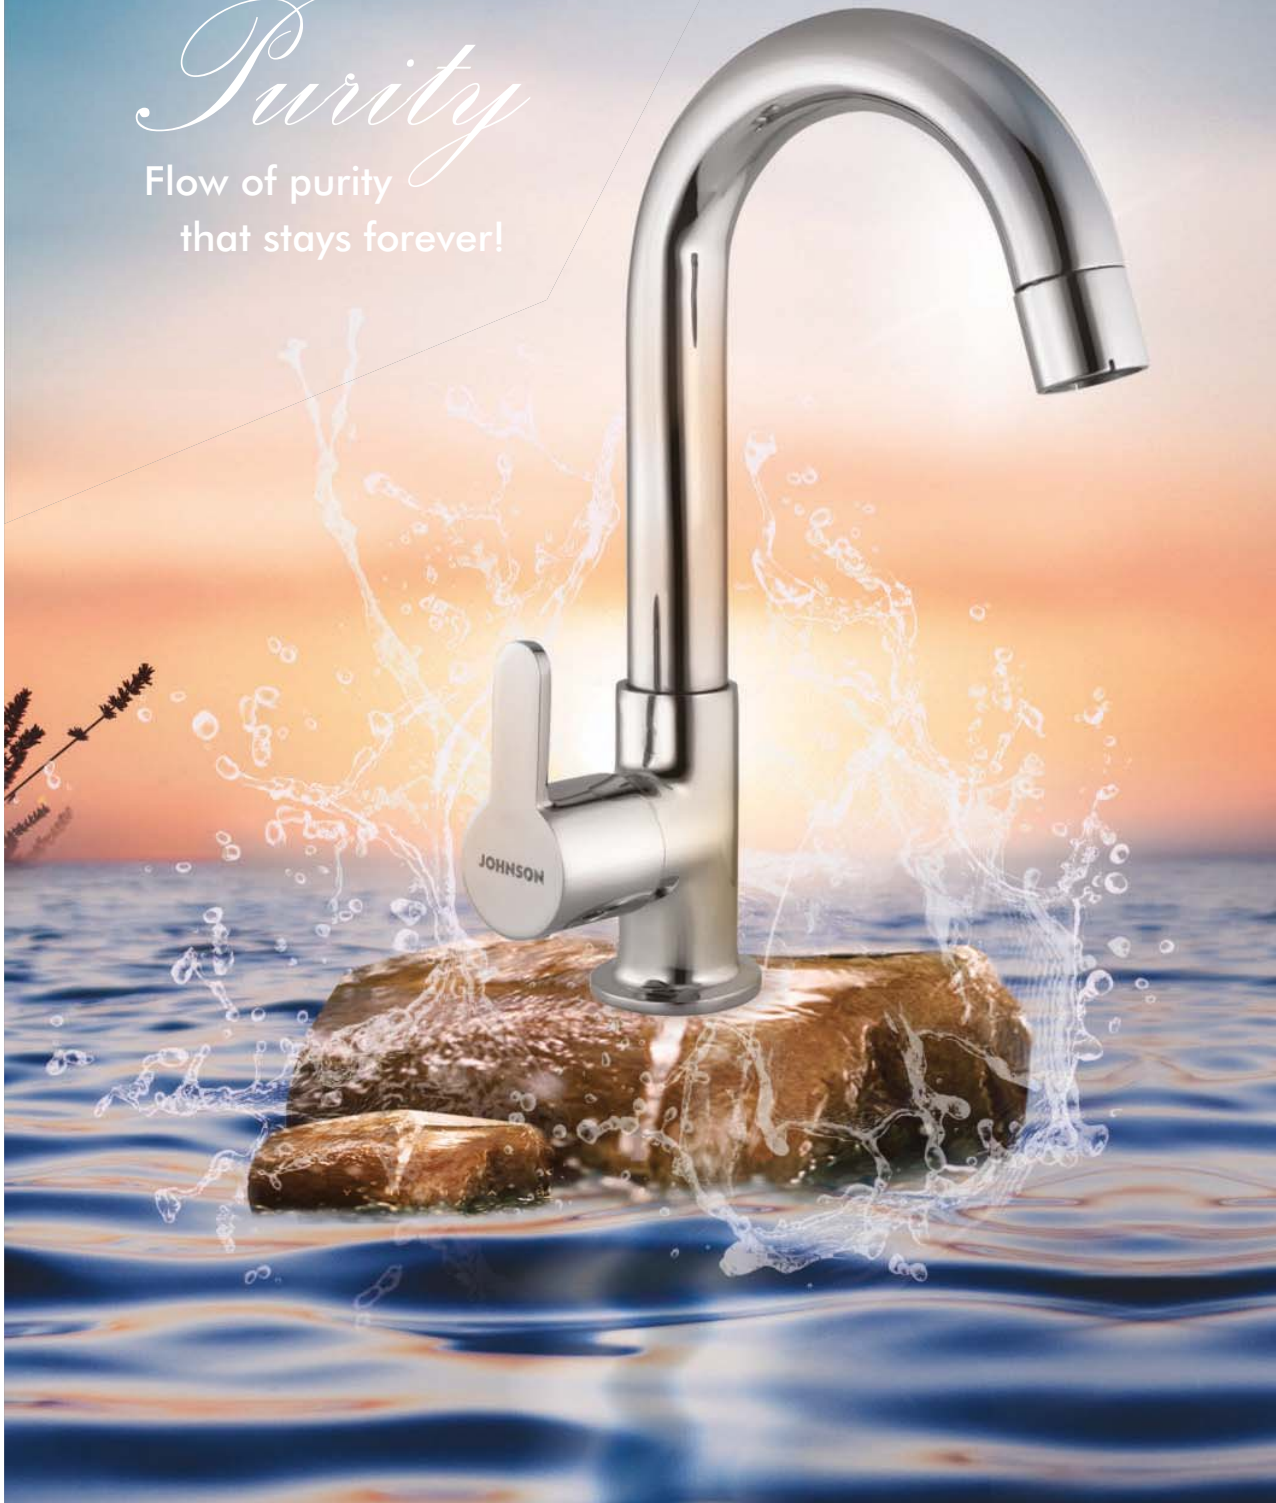

Purity

Flow of purity
that stays forever!