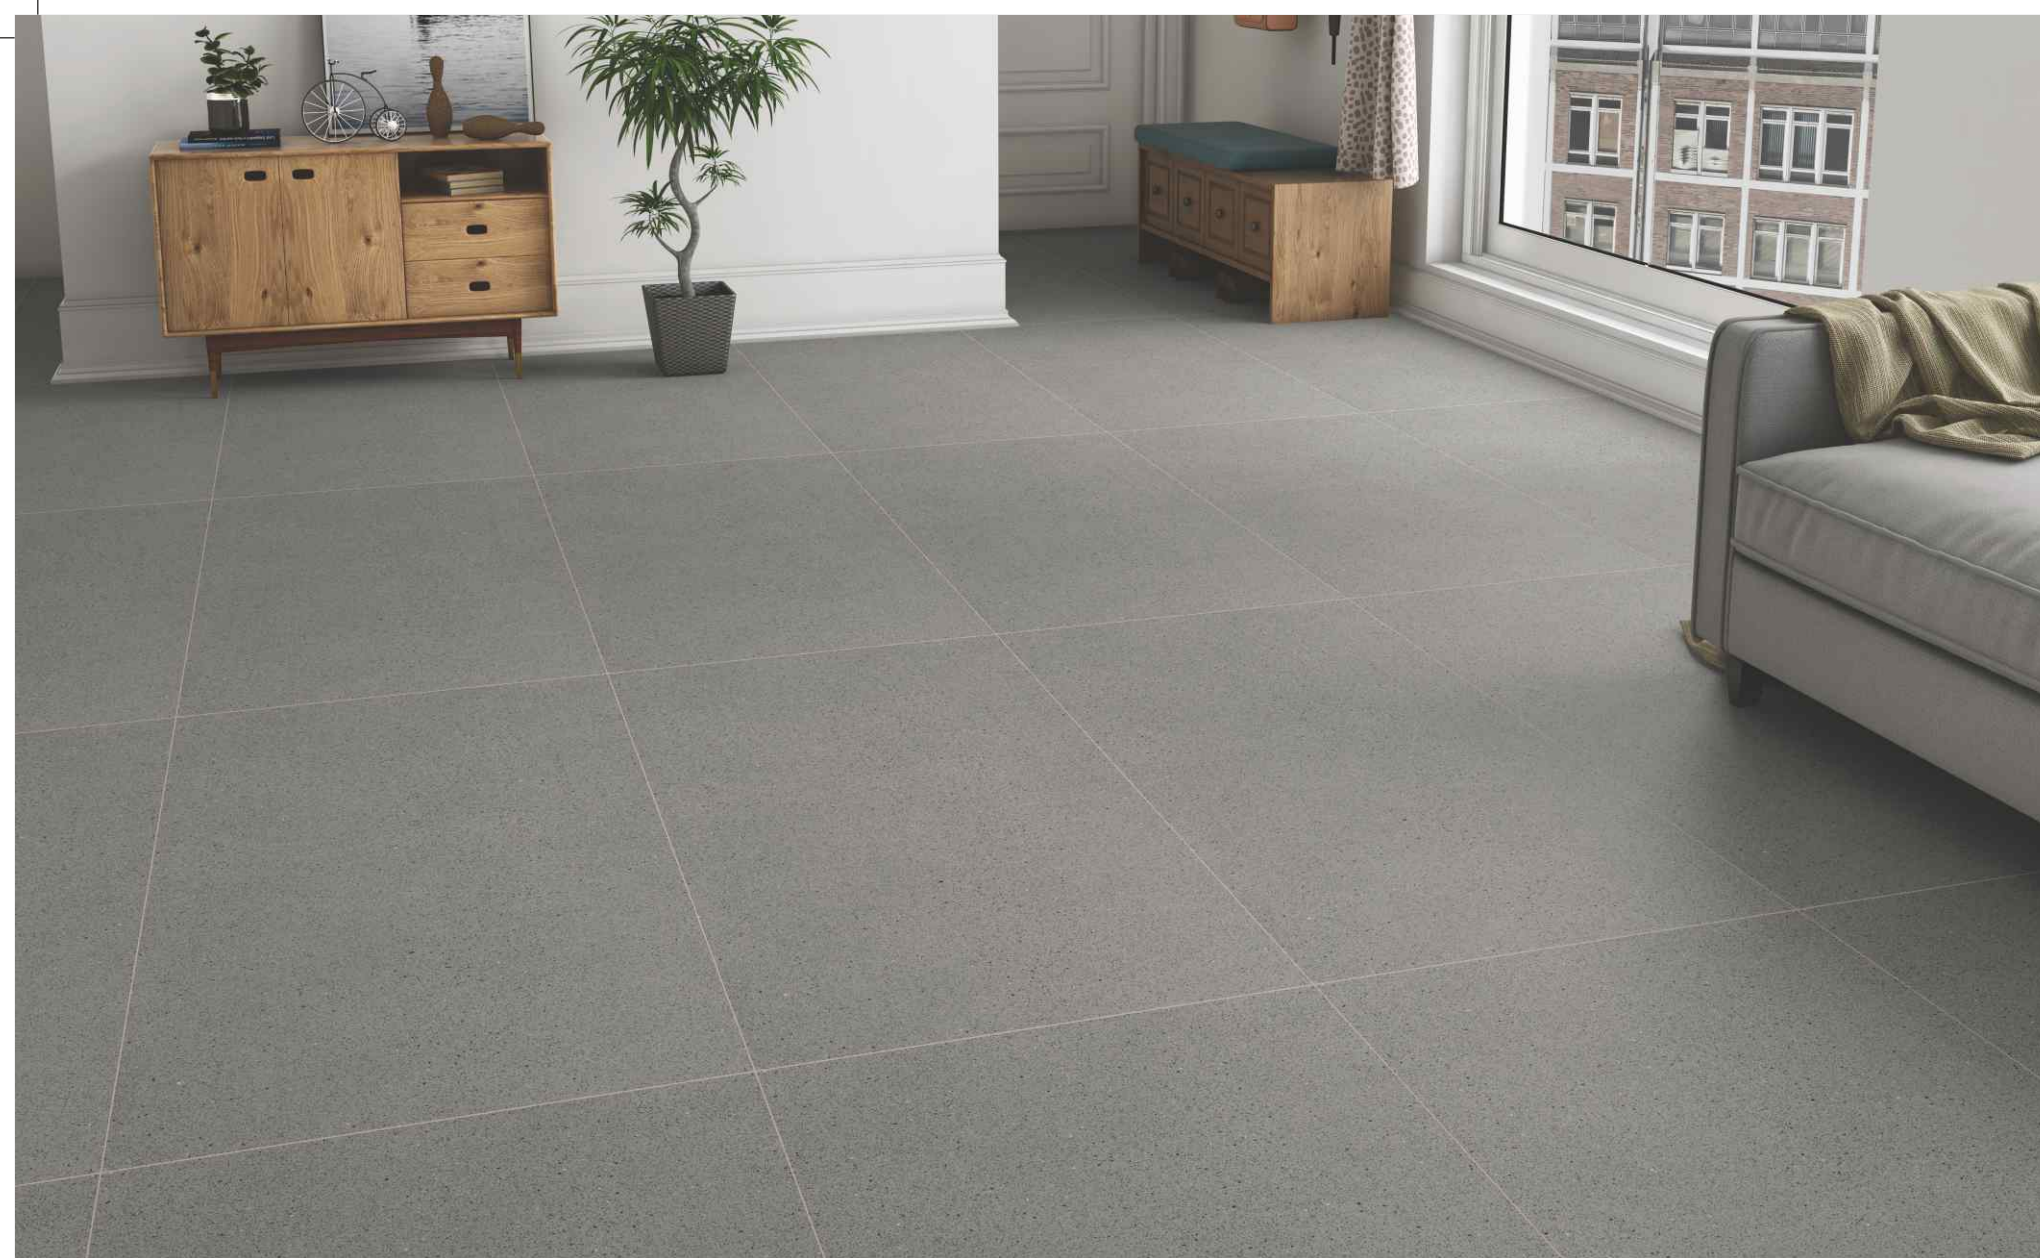

↑
Terazzo Grey Matt

600x1200MM | FULL POLISH | MATT

SOMANY
VITRO