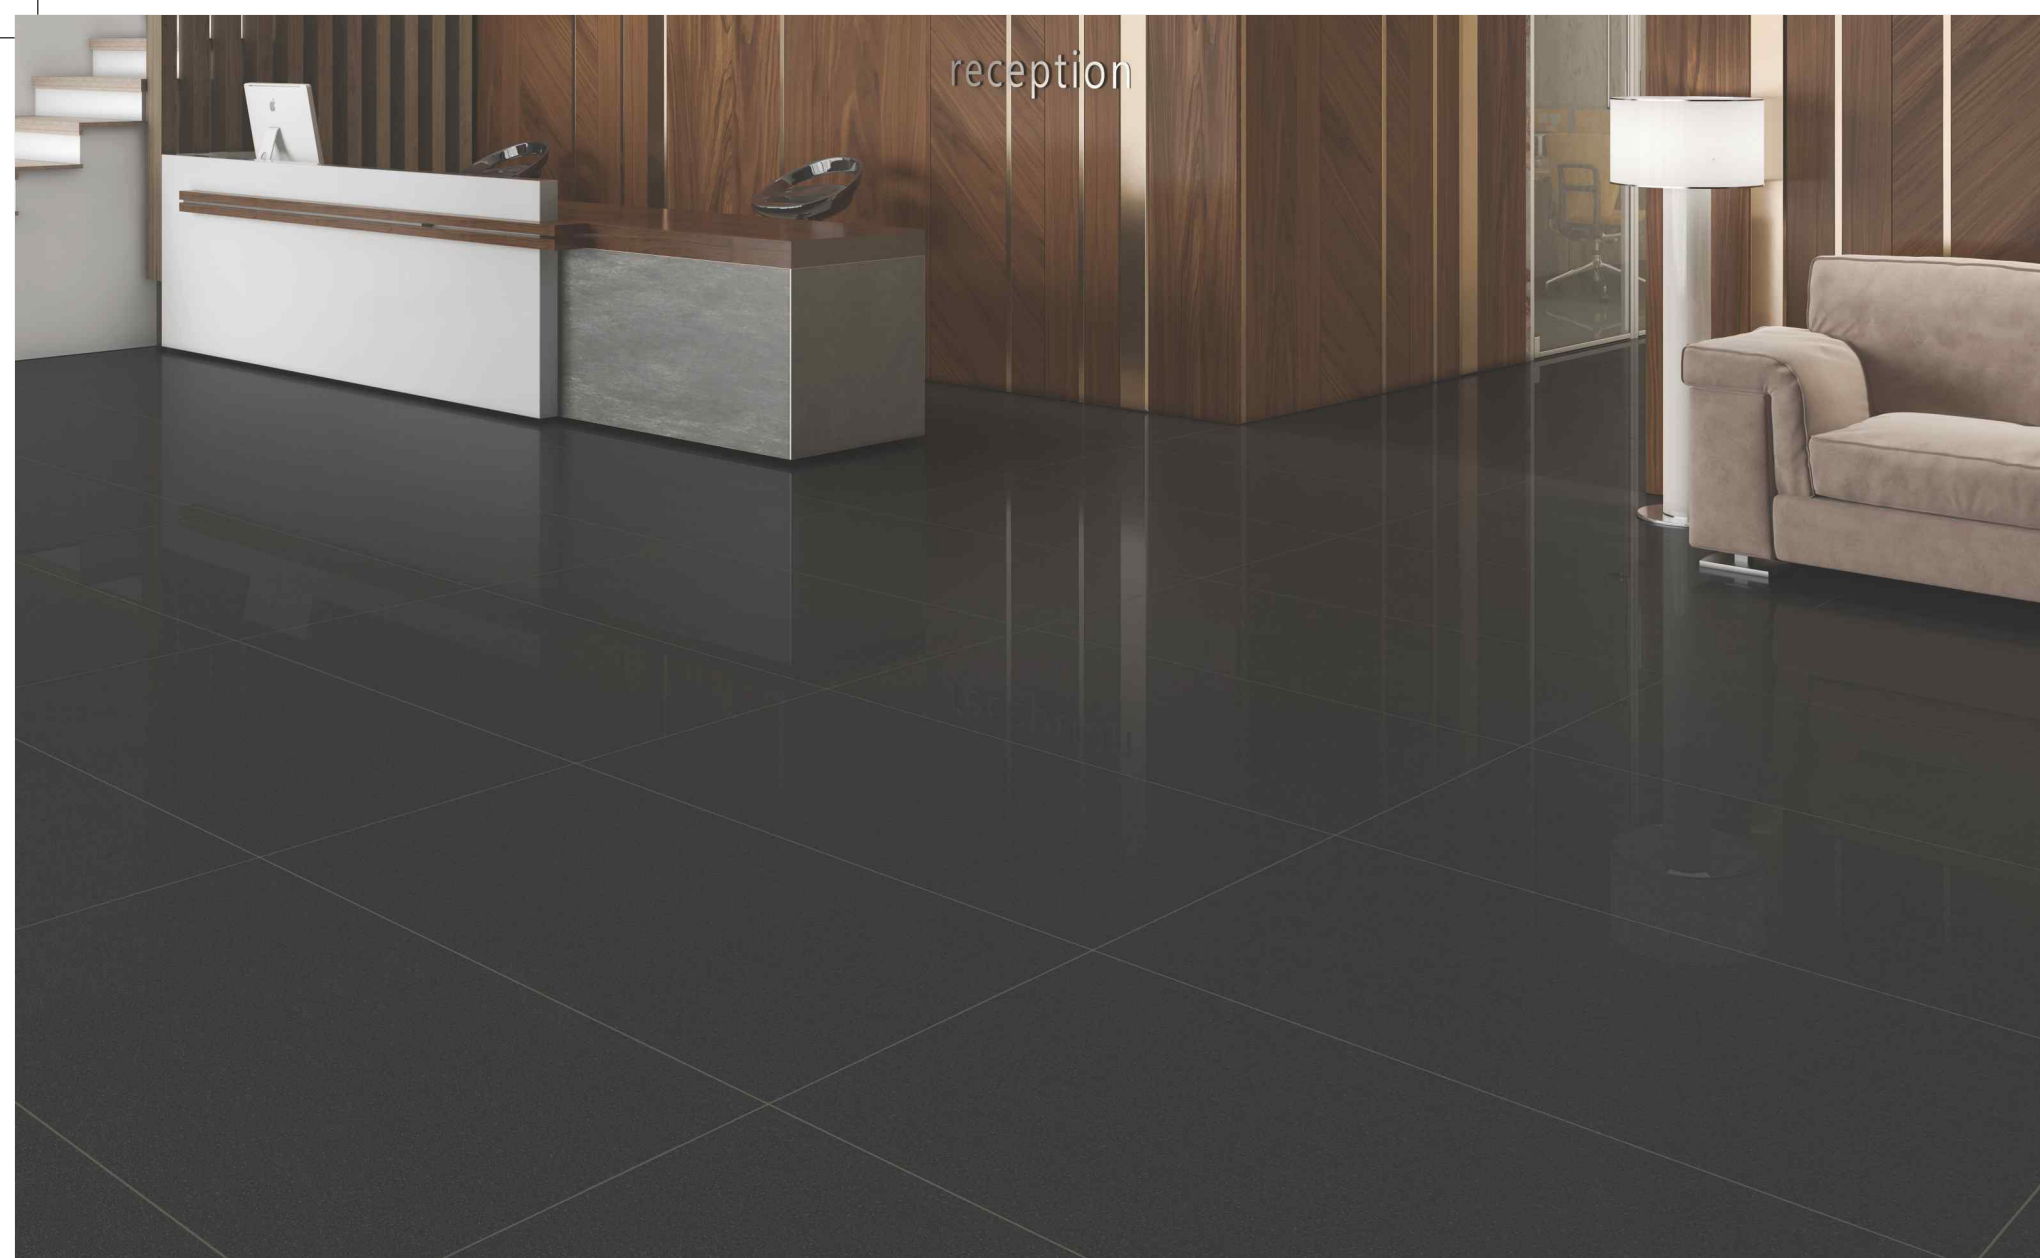

↑
Orlando Nero FP

reception

600x1200MM | FULL POLISH | MATT

SOMANY
VITRO