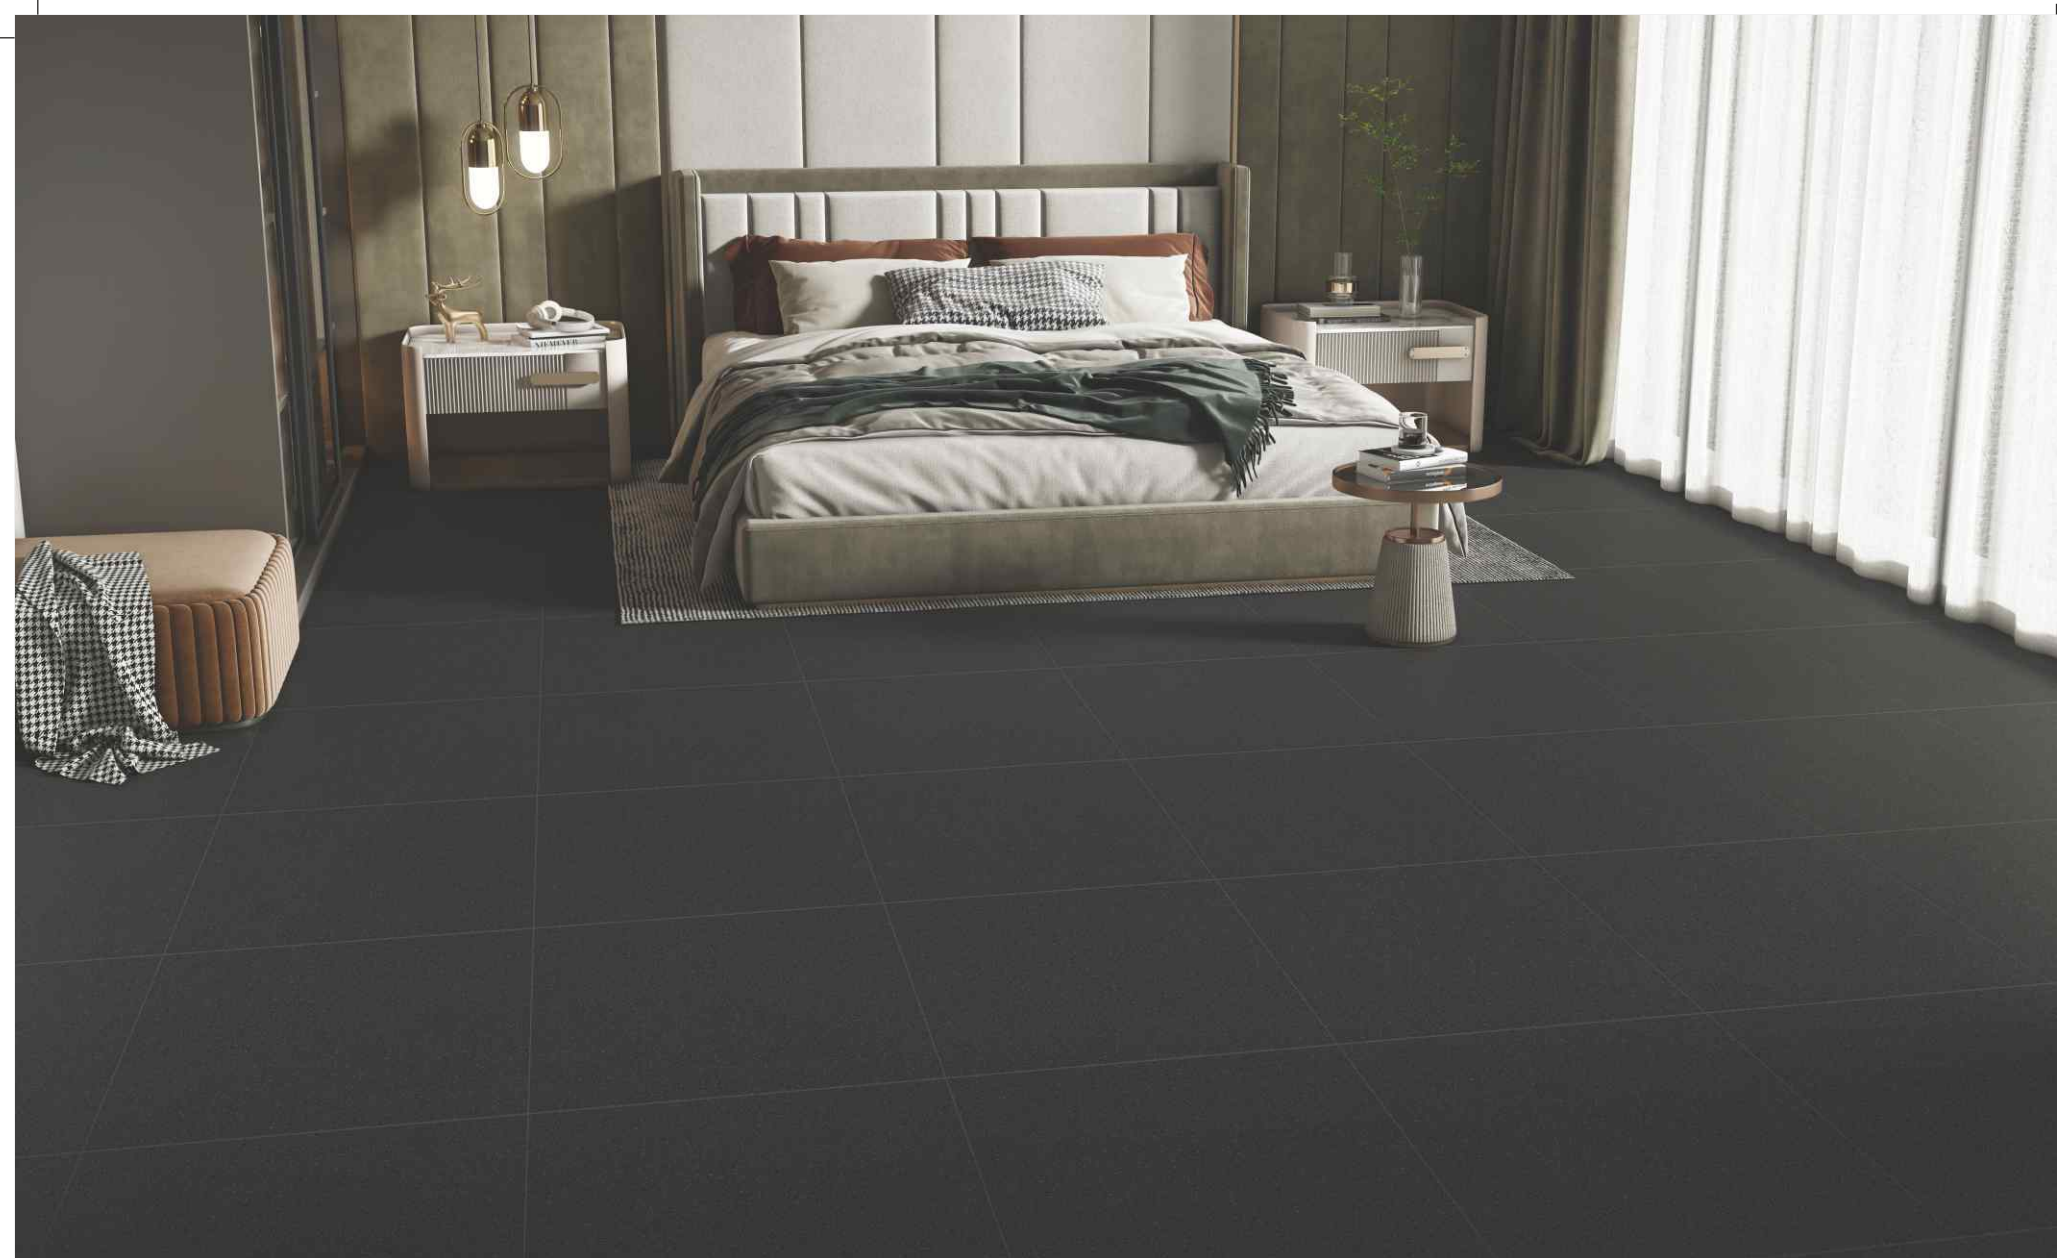

↑
Orlando nero Matt

600x600MM | FULL POLISH | MATT

SOMANY
VITRO