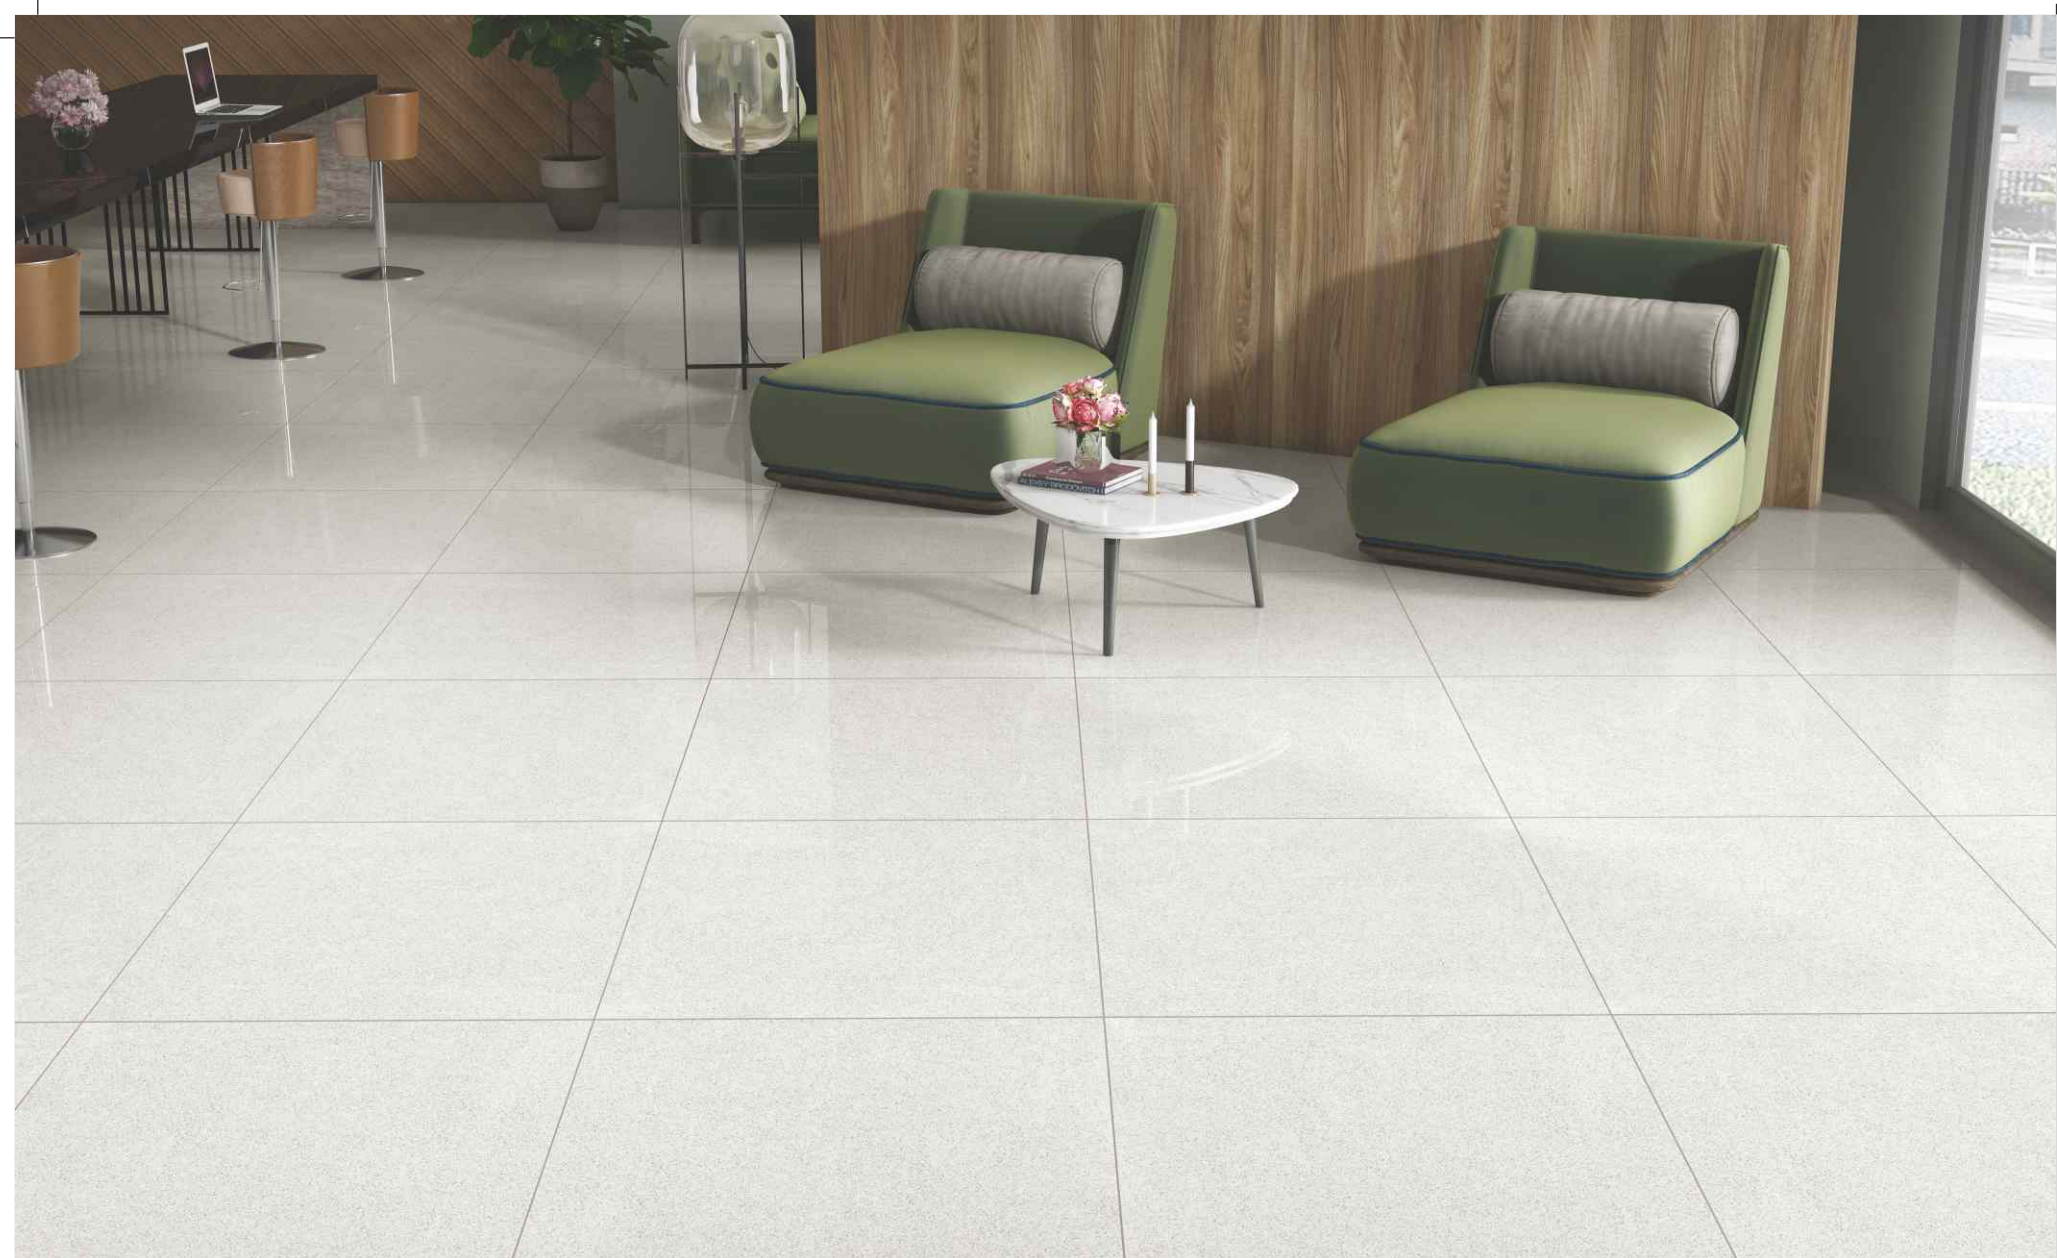

↑
Orlando Mist FP

600x600MM | FULL POLISH | MATT

SOMANY
VITRO