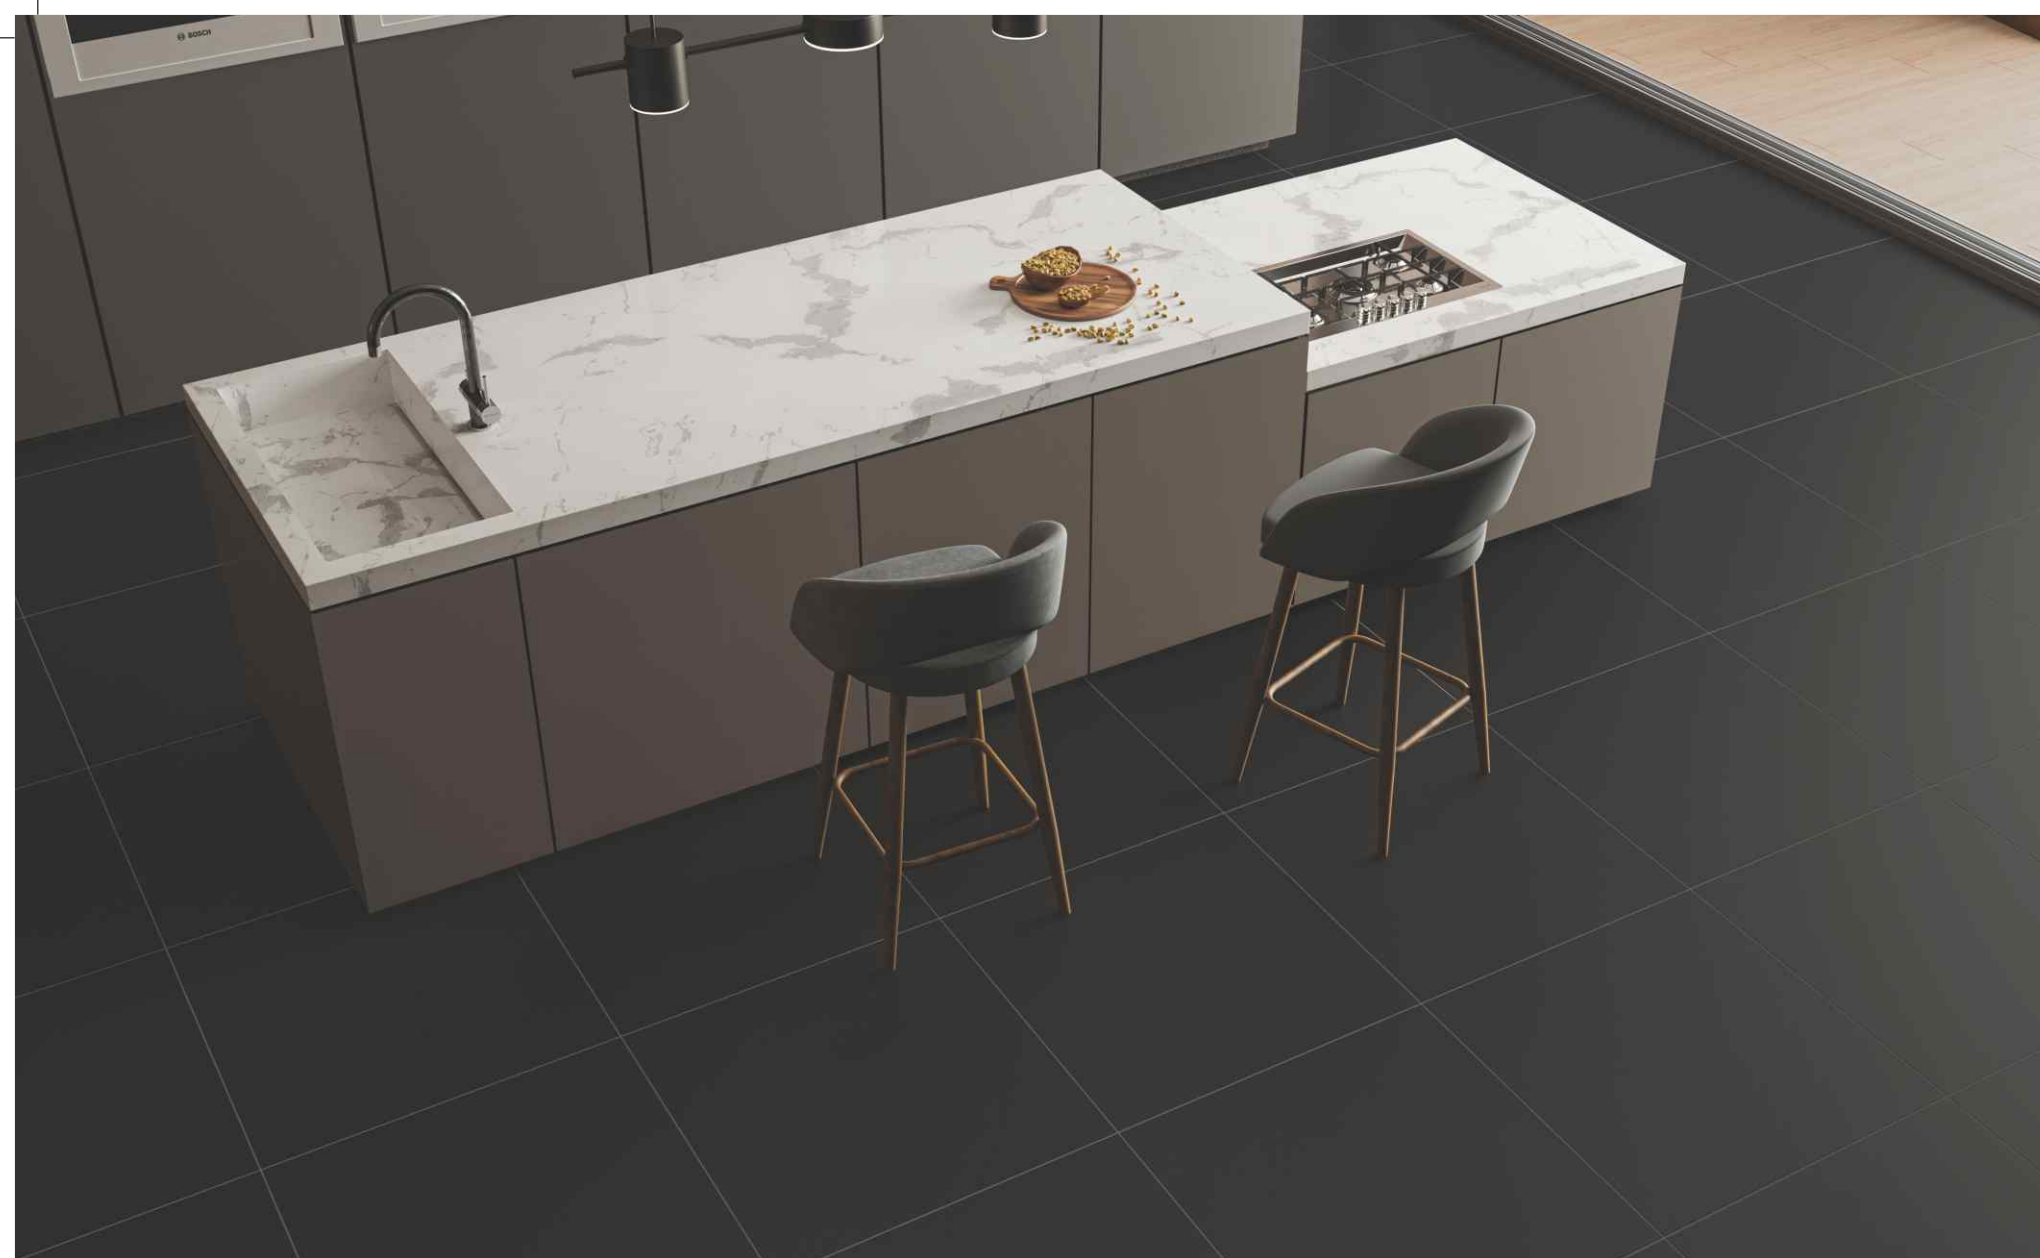

600x600MM | FULL POLISH | MATT

SOMANY
VITRO

Orlando Beige FP

Orlando Beige Matt

Orlando Beige FP

Be at the center of all the attention

-  Nano Tech
-  Stain Resistant
-  Highly Durable
-  Eco Friendly
-  Gloss Finish