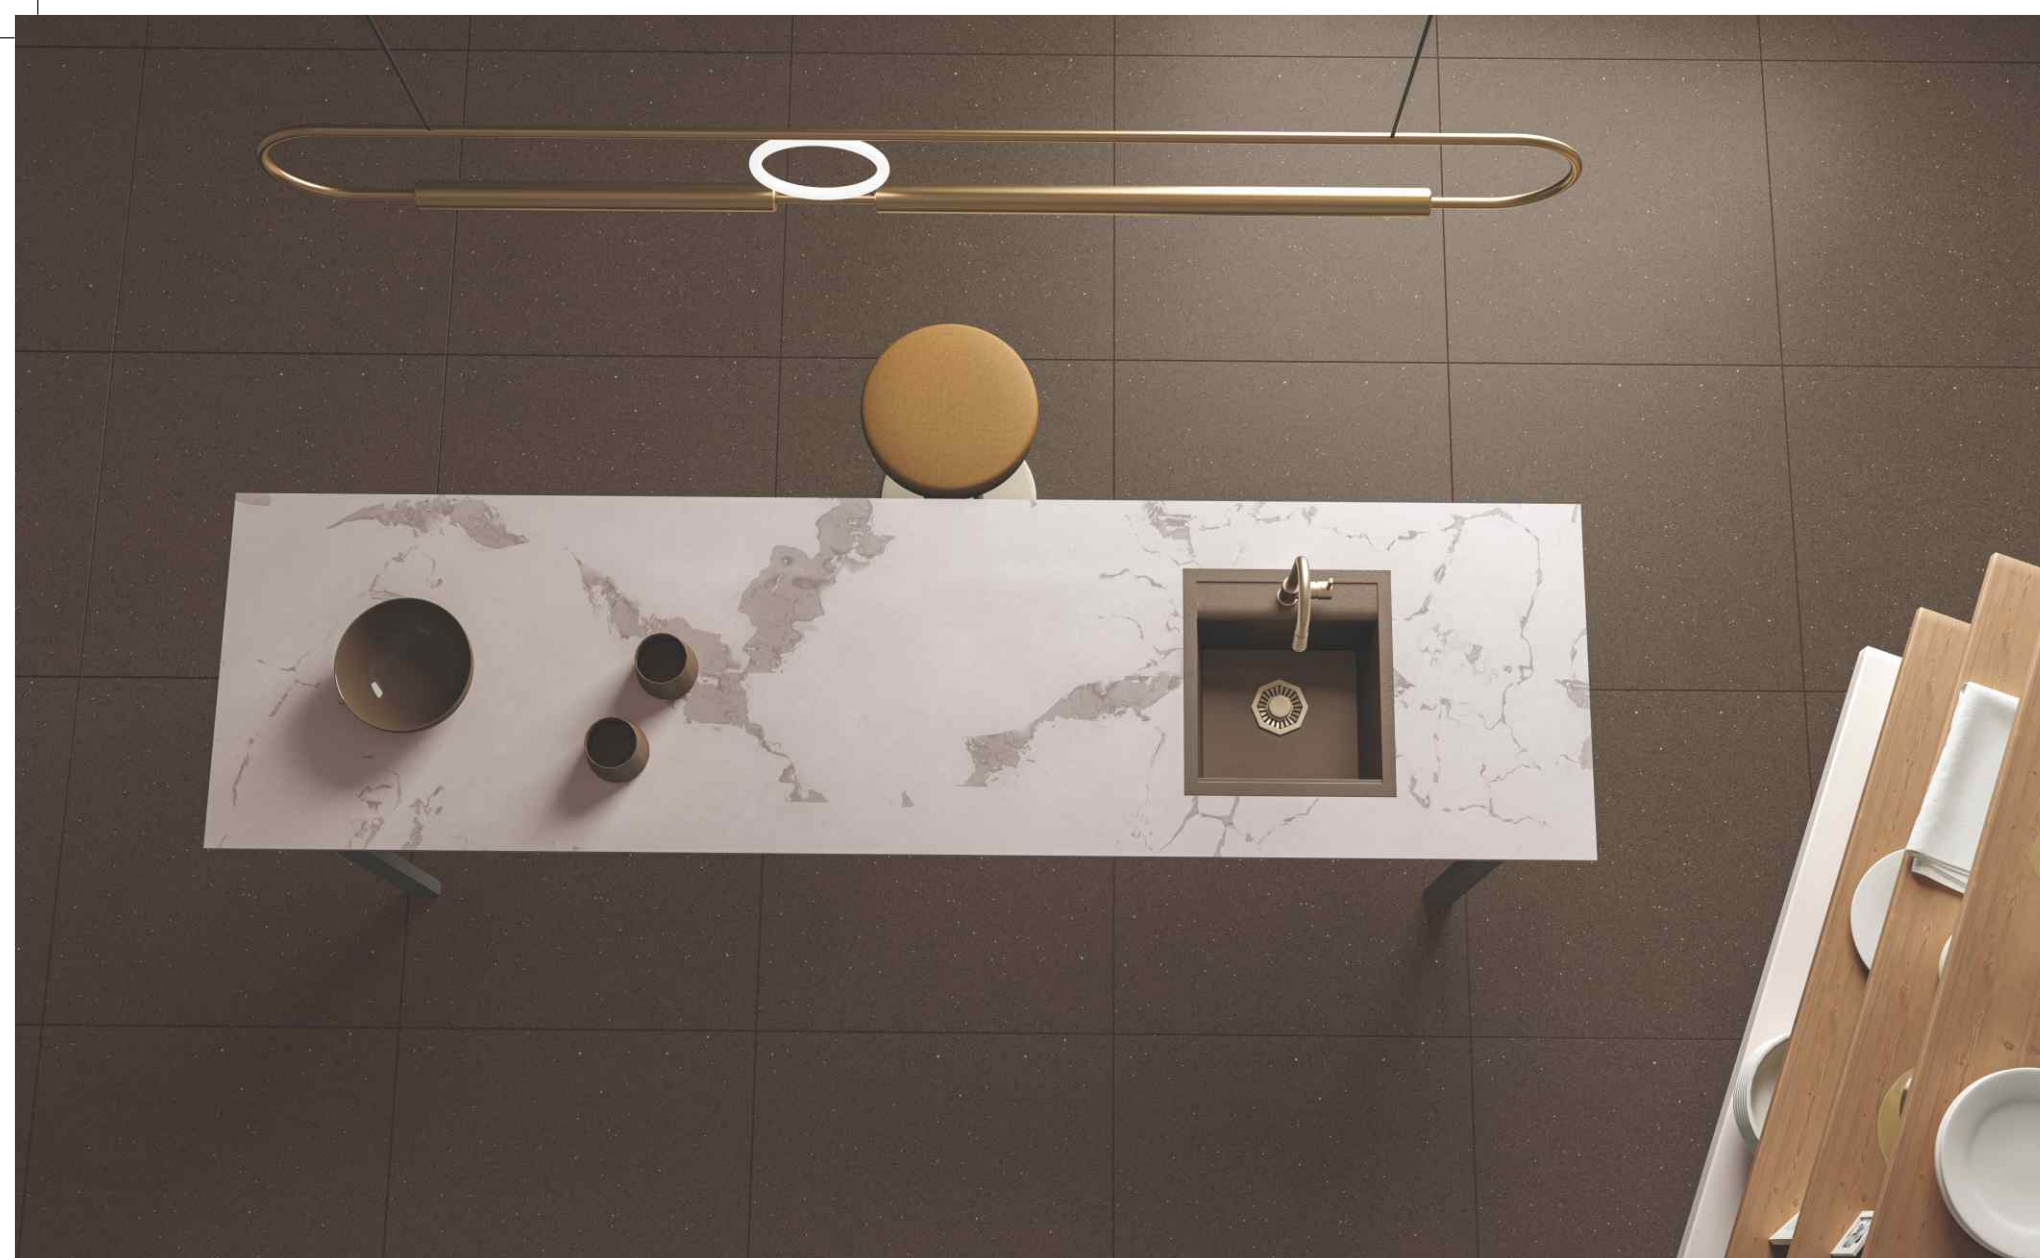

↑
Terazzo Brown Matt

600x600MM | FULL POLISH | MATT

SOMANY
VITRO