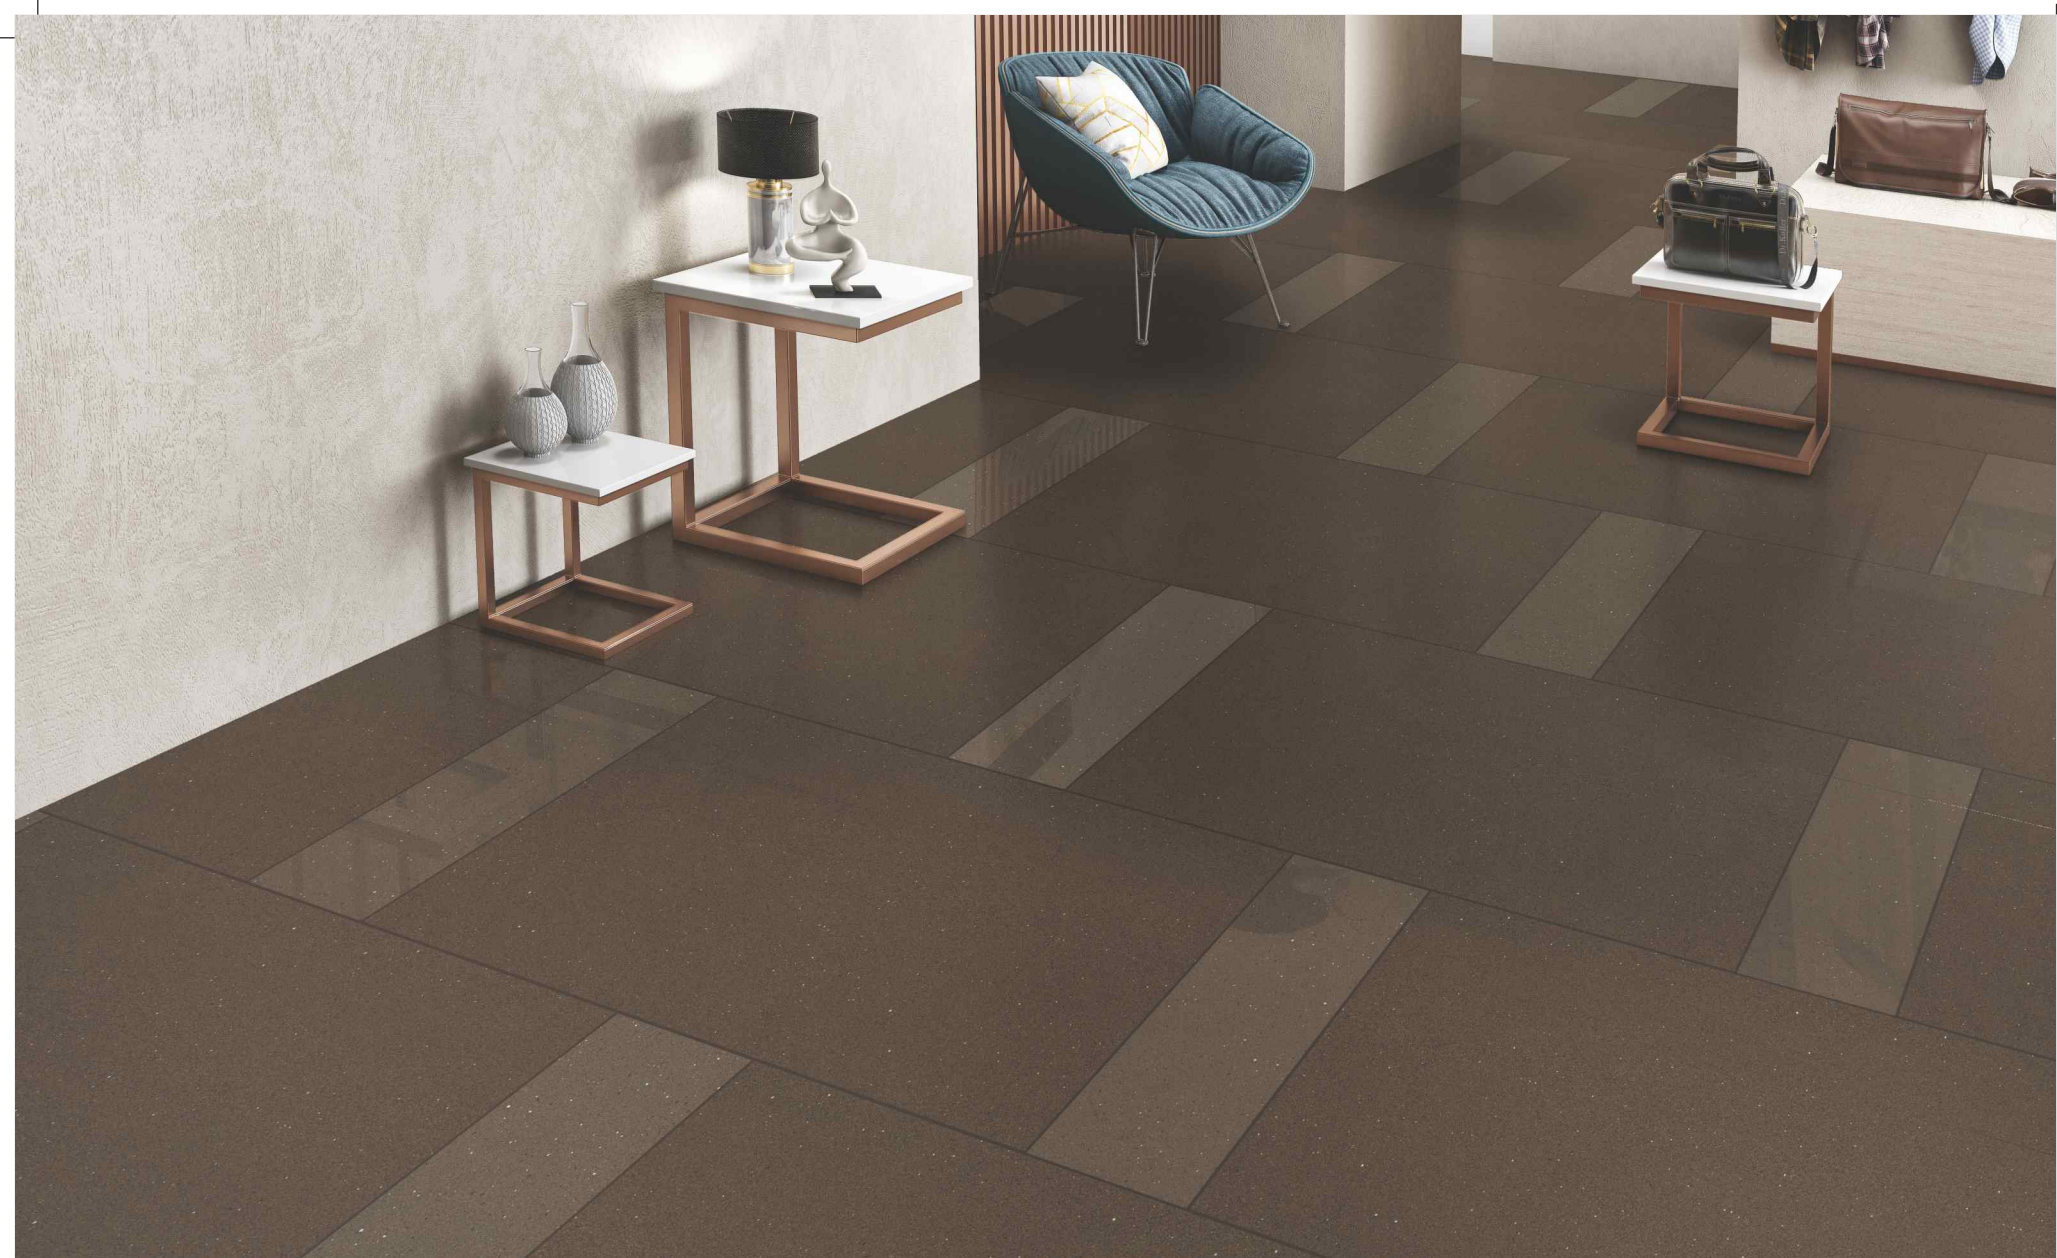

↑
Terazzo Brown Matt

600x1200MM | FULL POLISH | MATT

SOMANY
VITRO