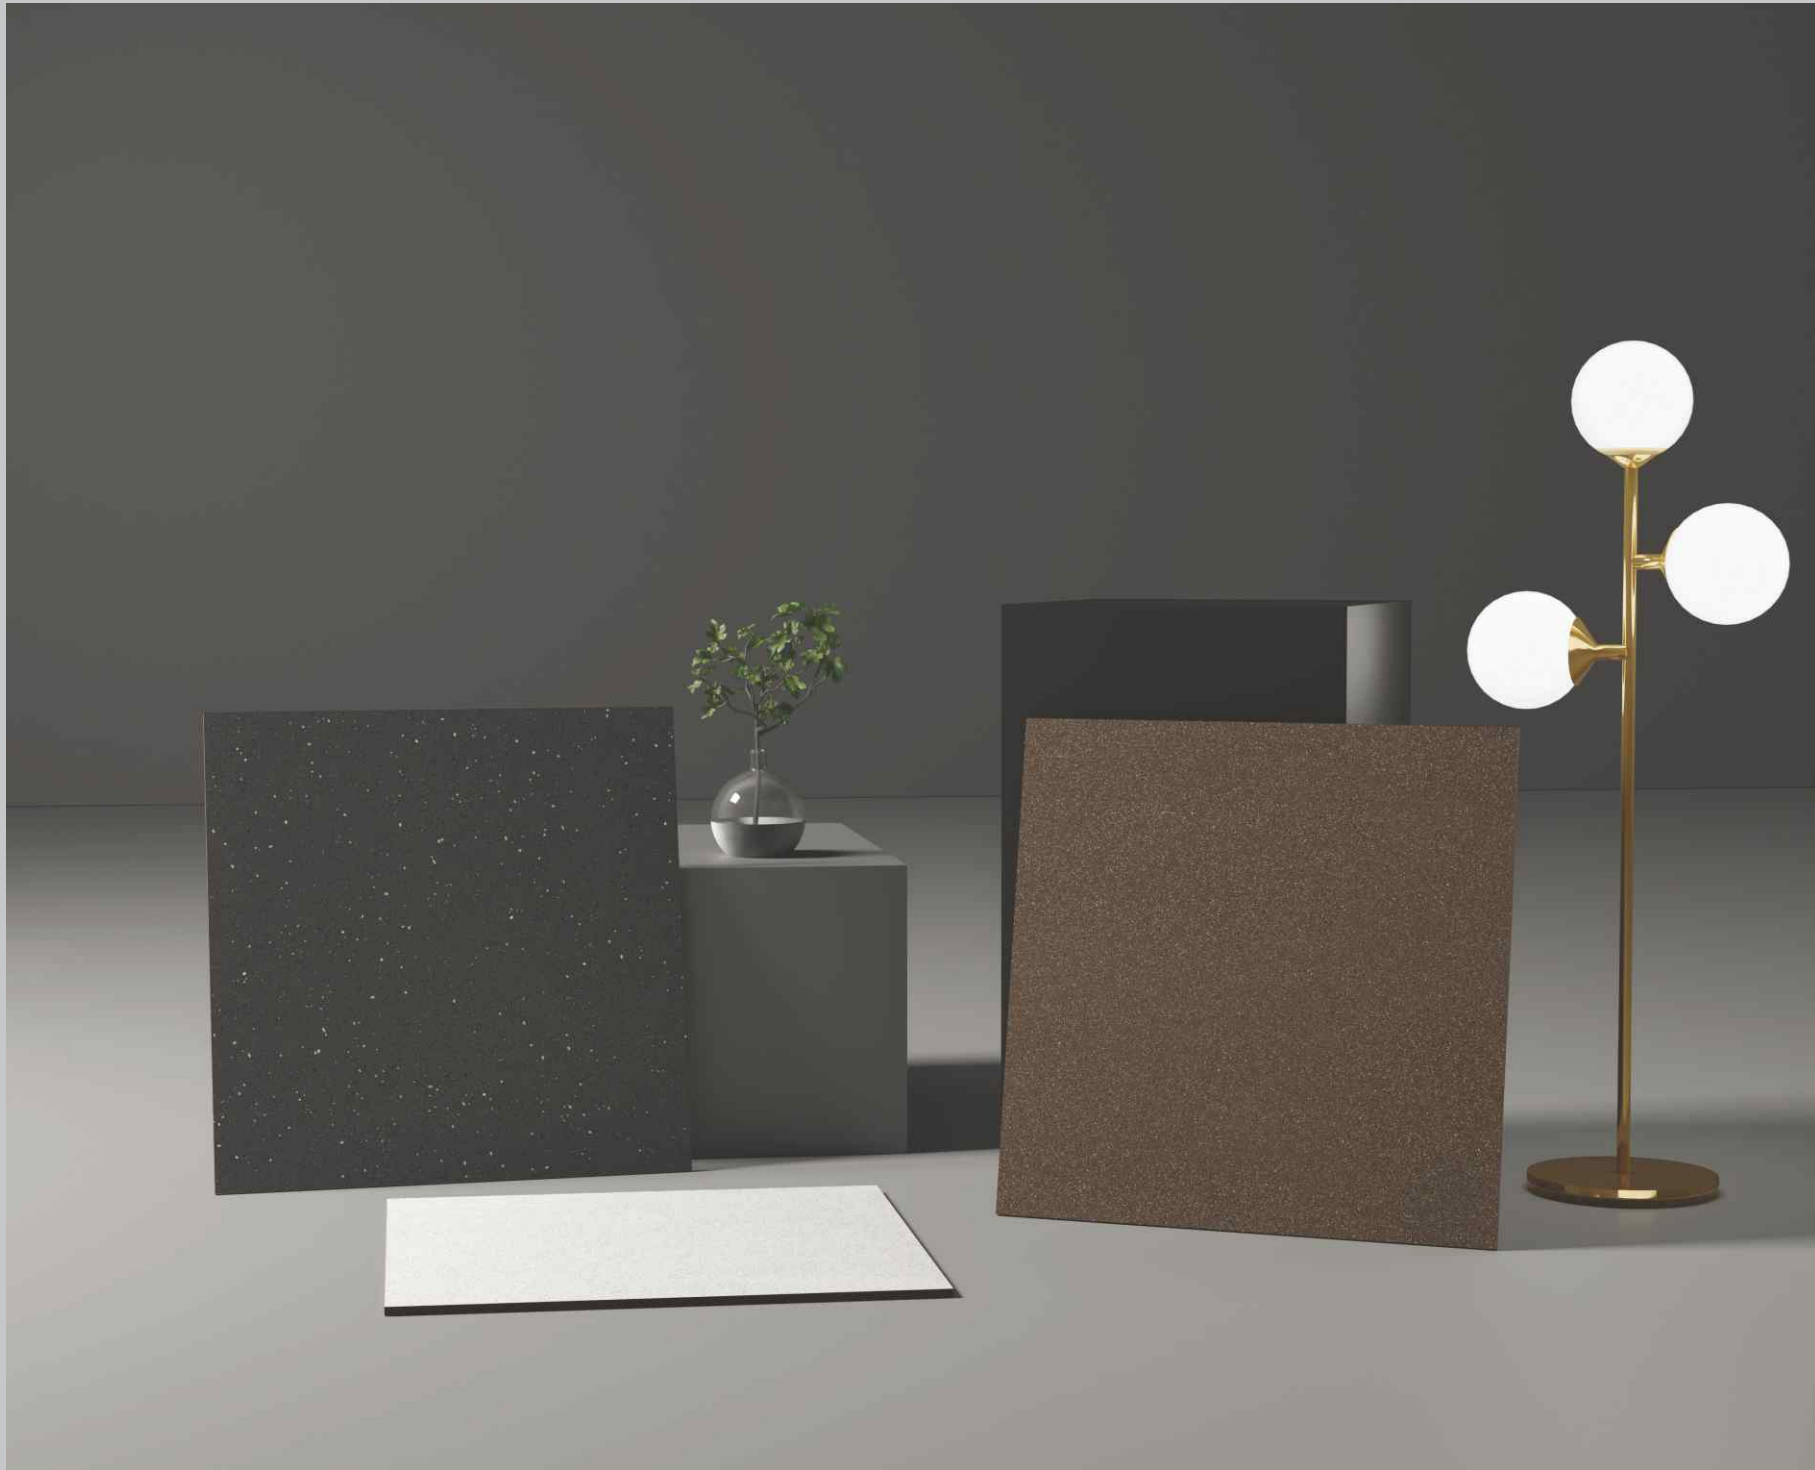

The shades and patterns of Eminent invite nature's harmony

-  Nano Tech
-  Stain Resistant
-  Highly Durable
-  Eco Friendly
-  Gloss Finish

SURFACE SURROUNDED BY ETERNAL
GLORY

600x600MM
 Polished Vitrified Tiles