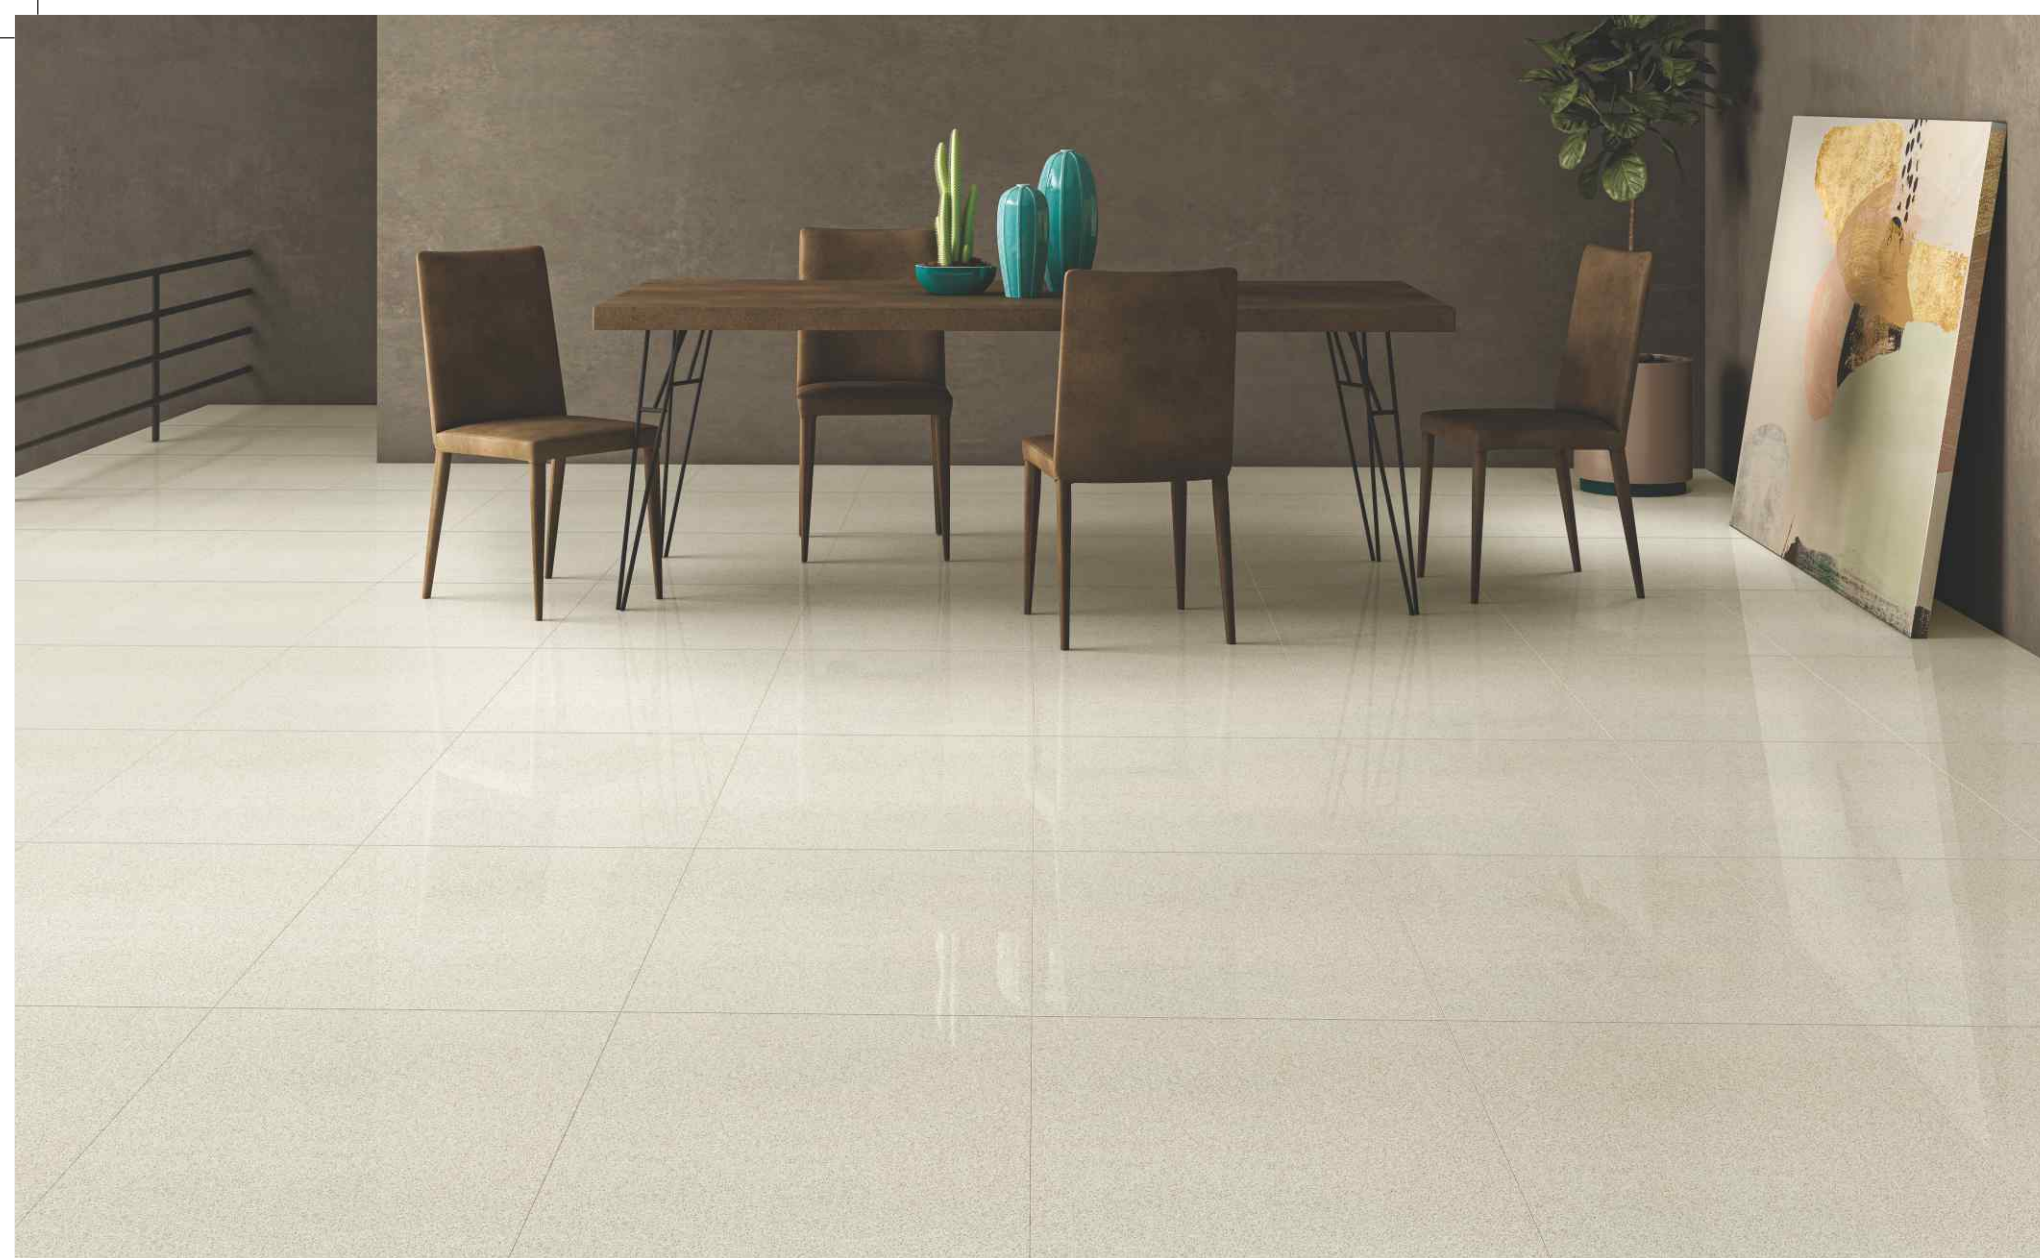

Orlando Grey FP

Orlando Grey Matt

Orlando Grey Dark FP

Orlando Grey Dark Matt

Orlando Grey Matt

Here is your chance to reconnect with its magnificence every day

-  Nano Tech
-  Stain Resistant
-  Highly Durable
-  Eco Friendly
-  Gloss Finish