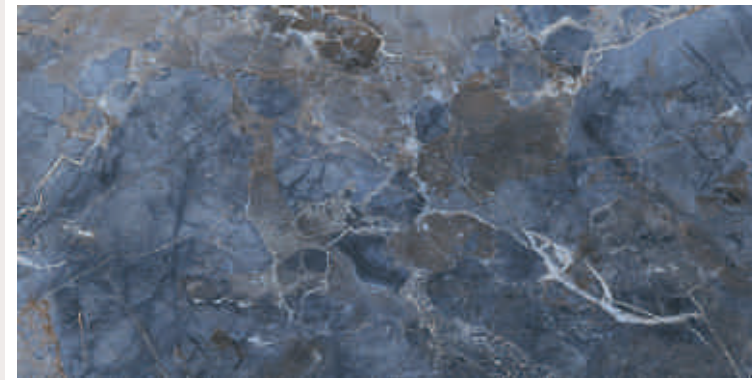

BON CASTANO COFFEE FP

BON BOTTICHINO FP

600x1200mm | HD FULL POLISH FINISH

BON CELESTIAL BEIGE FP

BON CELESTIAL FP

BON CARINTO GREY DARK FP

BON CARINTO BROWN FP

600x1200mm | HD FULL POLISH FINISH