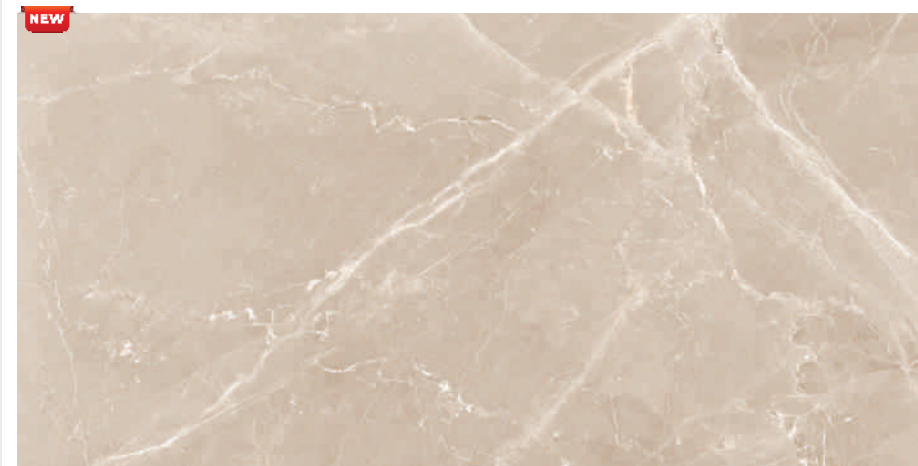

800x1600mm | HD MATT CARVING FINISH

GRAN DAVINA BROWN CR