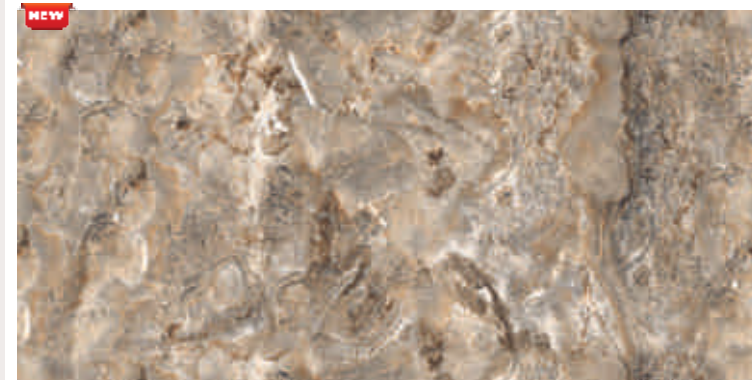

BON ARTIC STATUARIO FP

V3 + - ↻ ↺

600x1200mm | HD FULL POLISH FINISH

BON ADRIA NATURAL FP

ENDLESS

V2 + - ↻ ↺

BON ADRIA BROWN FP

ENDLESS