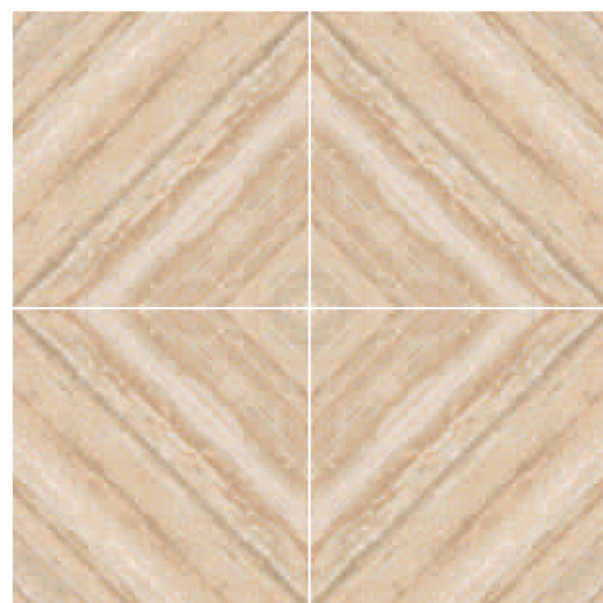

600x600mm | HD FULL POLISH FINISH

BOOKMATCH

600x600mm | HD FULL POLISH FINISH