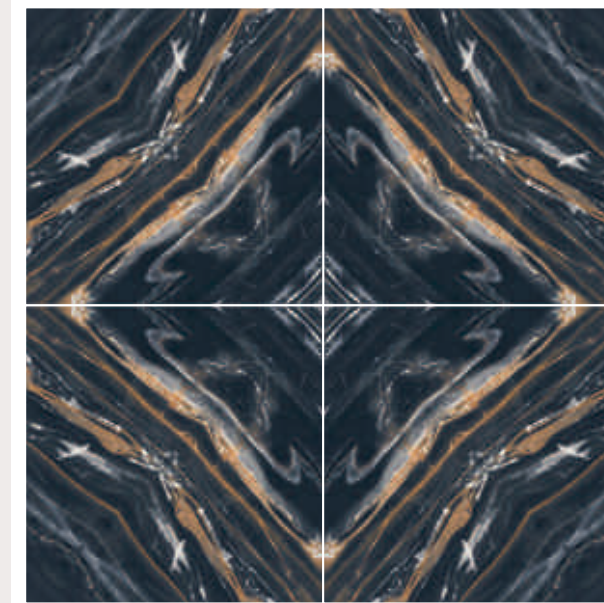

600x600mm | HD FULL POLISH FINISH

600x600mm | HD FULL POLISH FINISH

BOOKMATCH