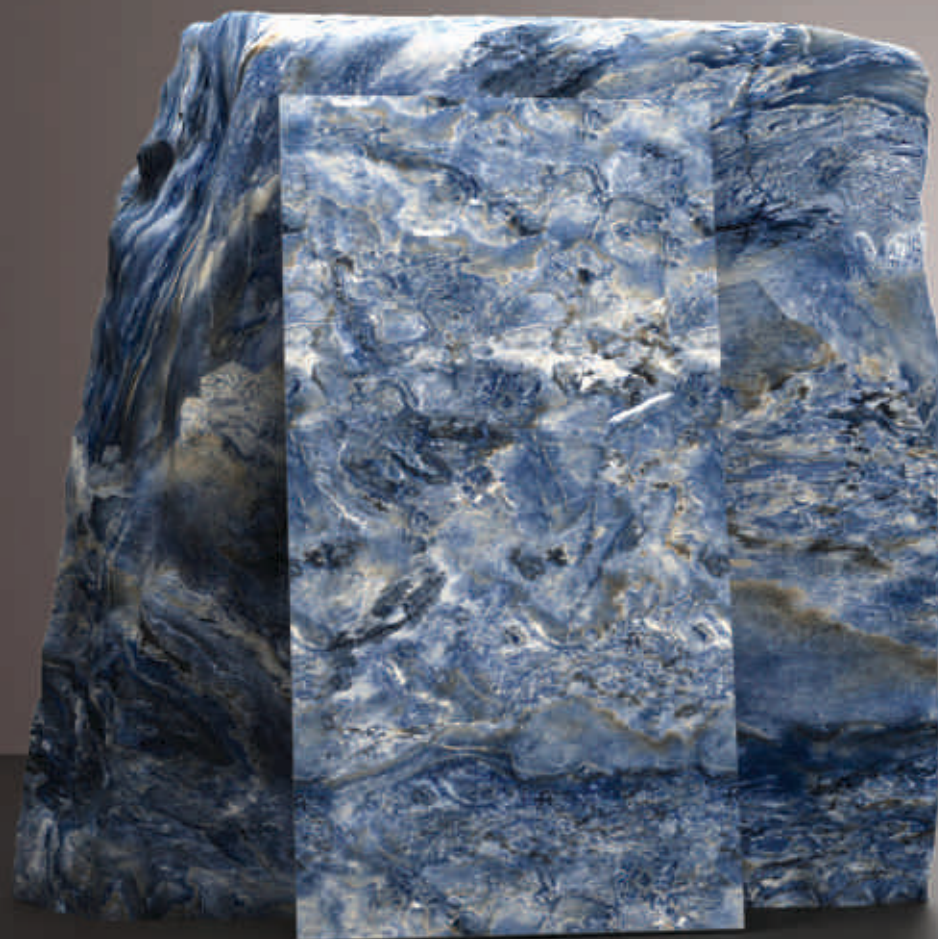

GRAN MATERIA GRIS CR

UNIT - 2
600x1200mm

Designs that bear the emblem of exclusivity is here to enthrall your senses. Let your space resonate with elegance and sublime grandeur. When spaces are designed with Marvela, they simply become the silent bystanders of repeated applause and flattering looks.