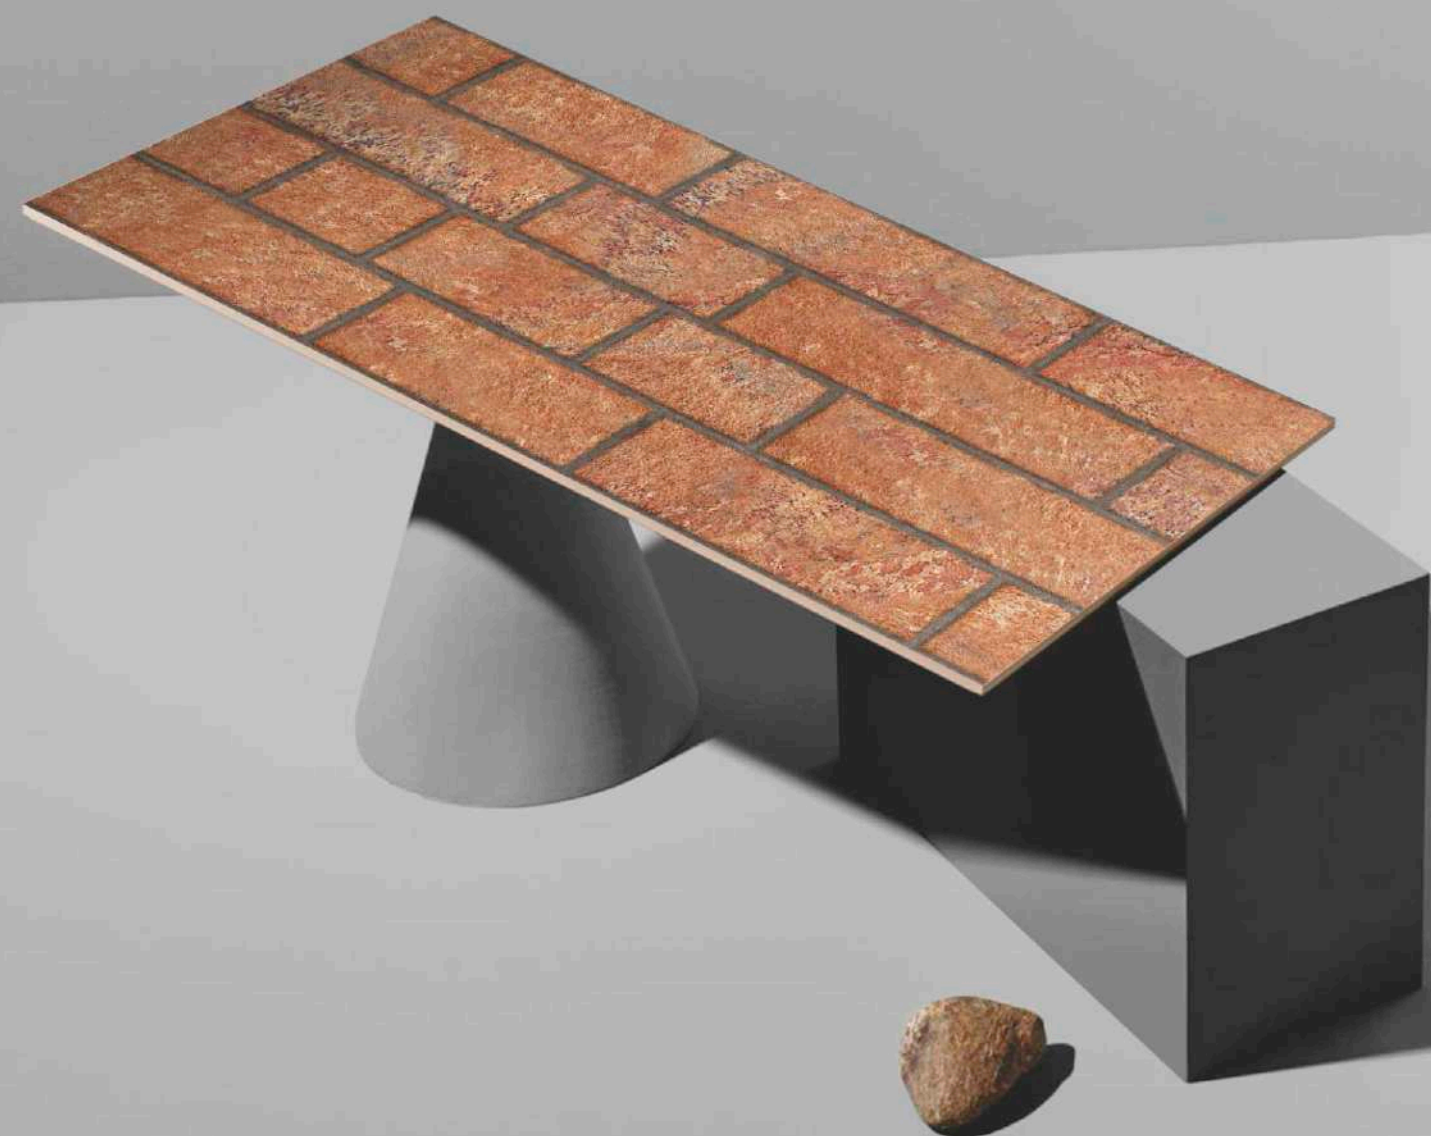

SOMANY

NOVA CLAD

300x
600mm

Digital Wall Cladding Tiles
Rustic Collection

Color burst in stone facade.
These tiles have a different
aura of design with it declining
the need for much decor.