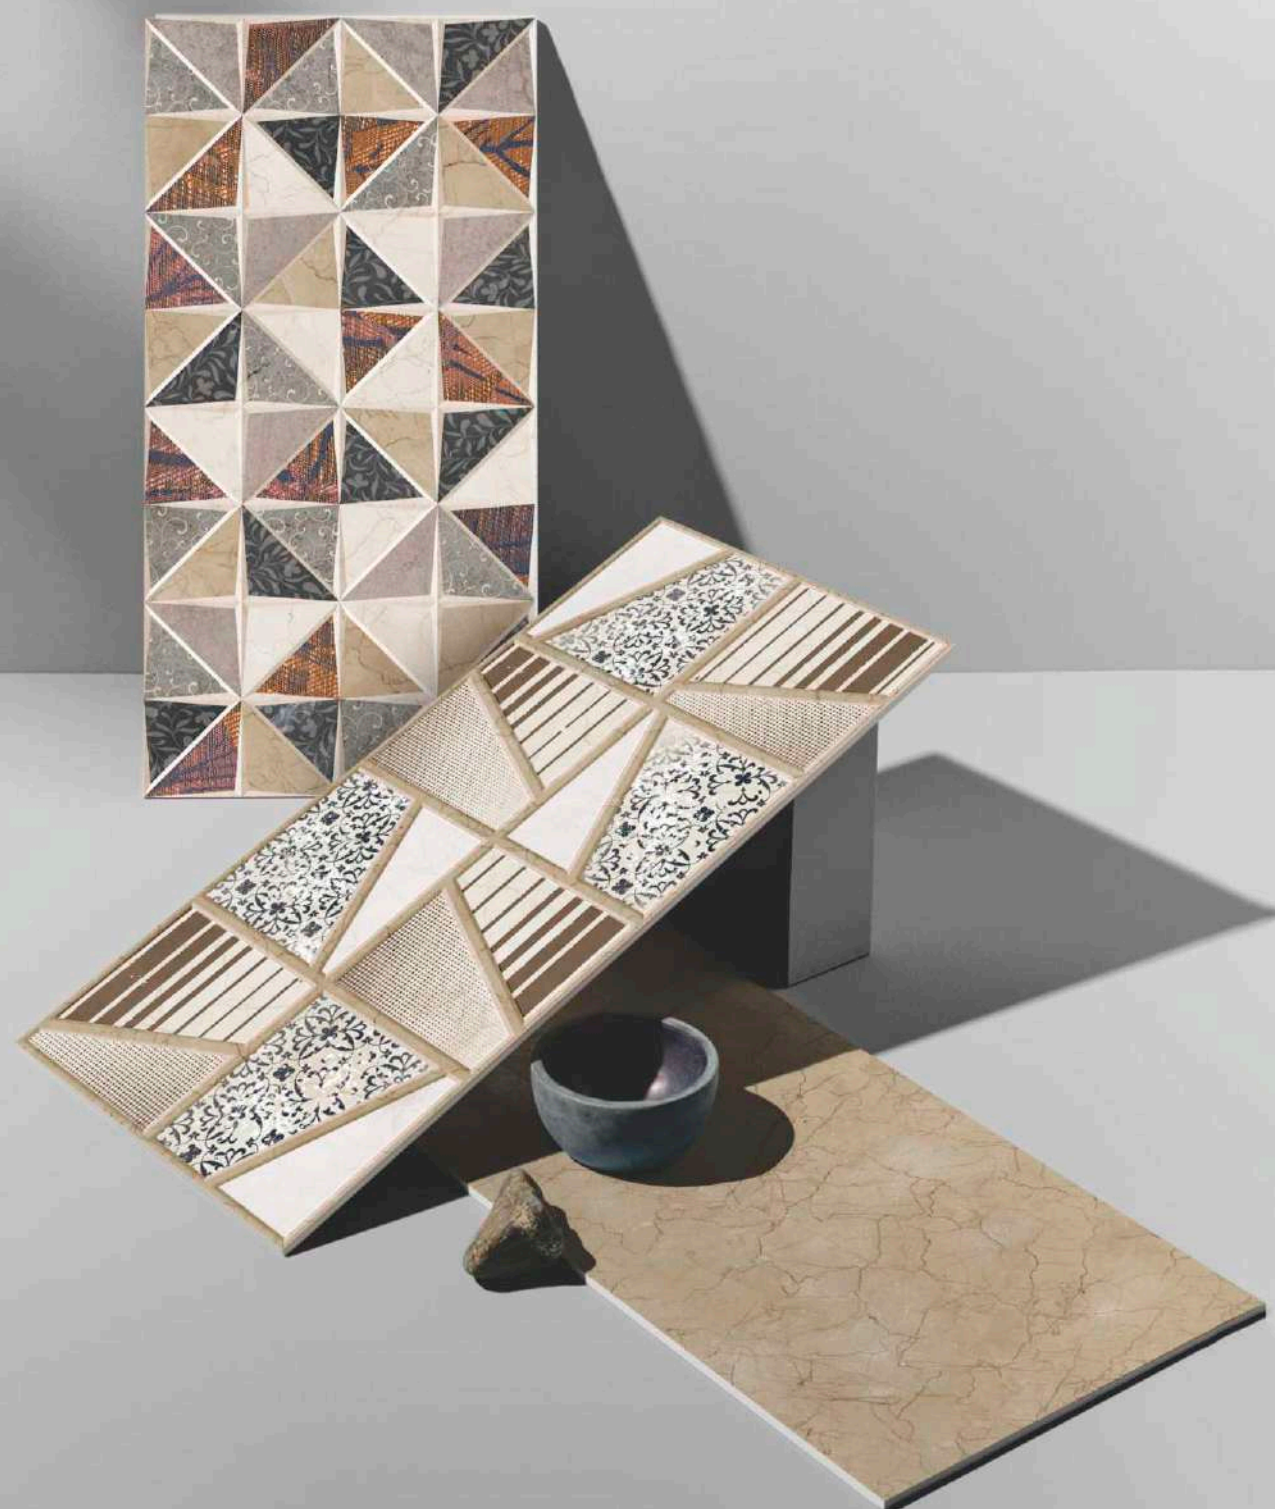

Digital Wall Tiles  
Glossy Collection

Think out of the squares with colors and this design emerges.  
It's a classic take on the vintage with a blend of class.

**NEW**

*Adelei*

V1 **ADELEI LIGHT**, Glossy  
300x600mm