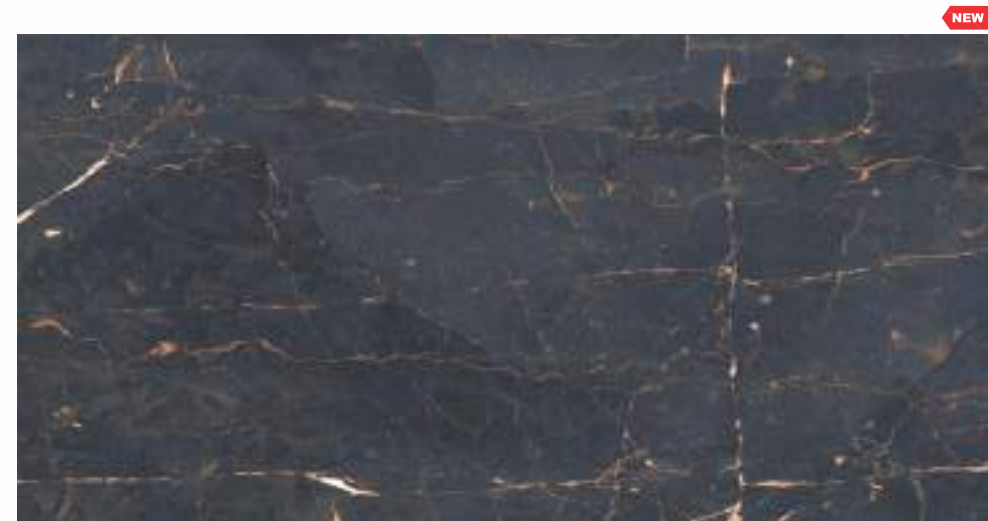

CARVING

800x1600

ENORME IMP EVERLY JET BLACK

CARVING

800x1600